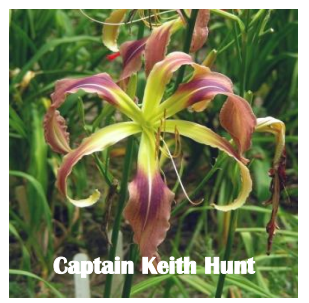

2
0
0
8

I
N
T
R
O
D
U
C
T
I
O
N
S